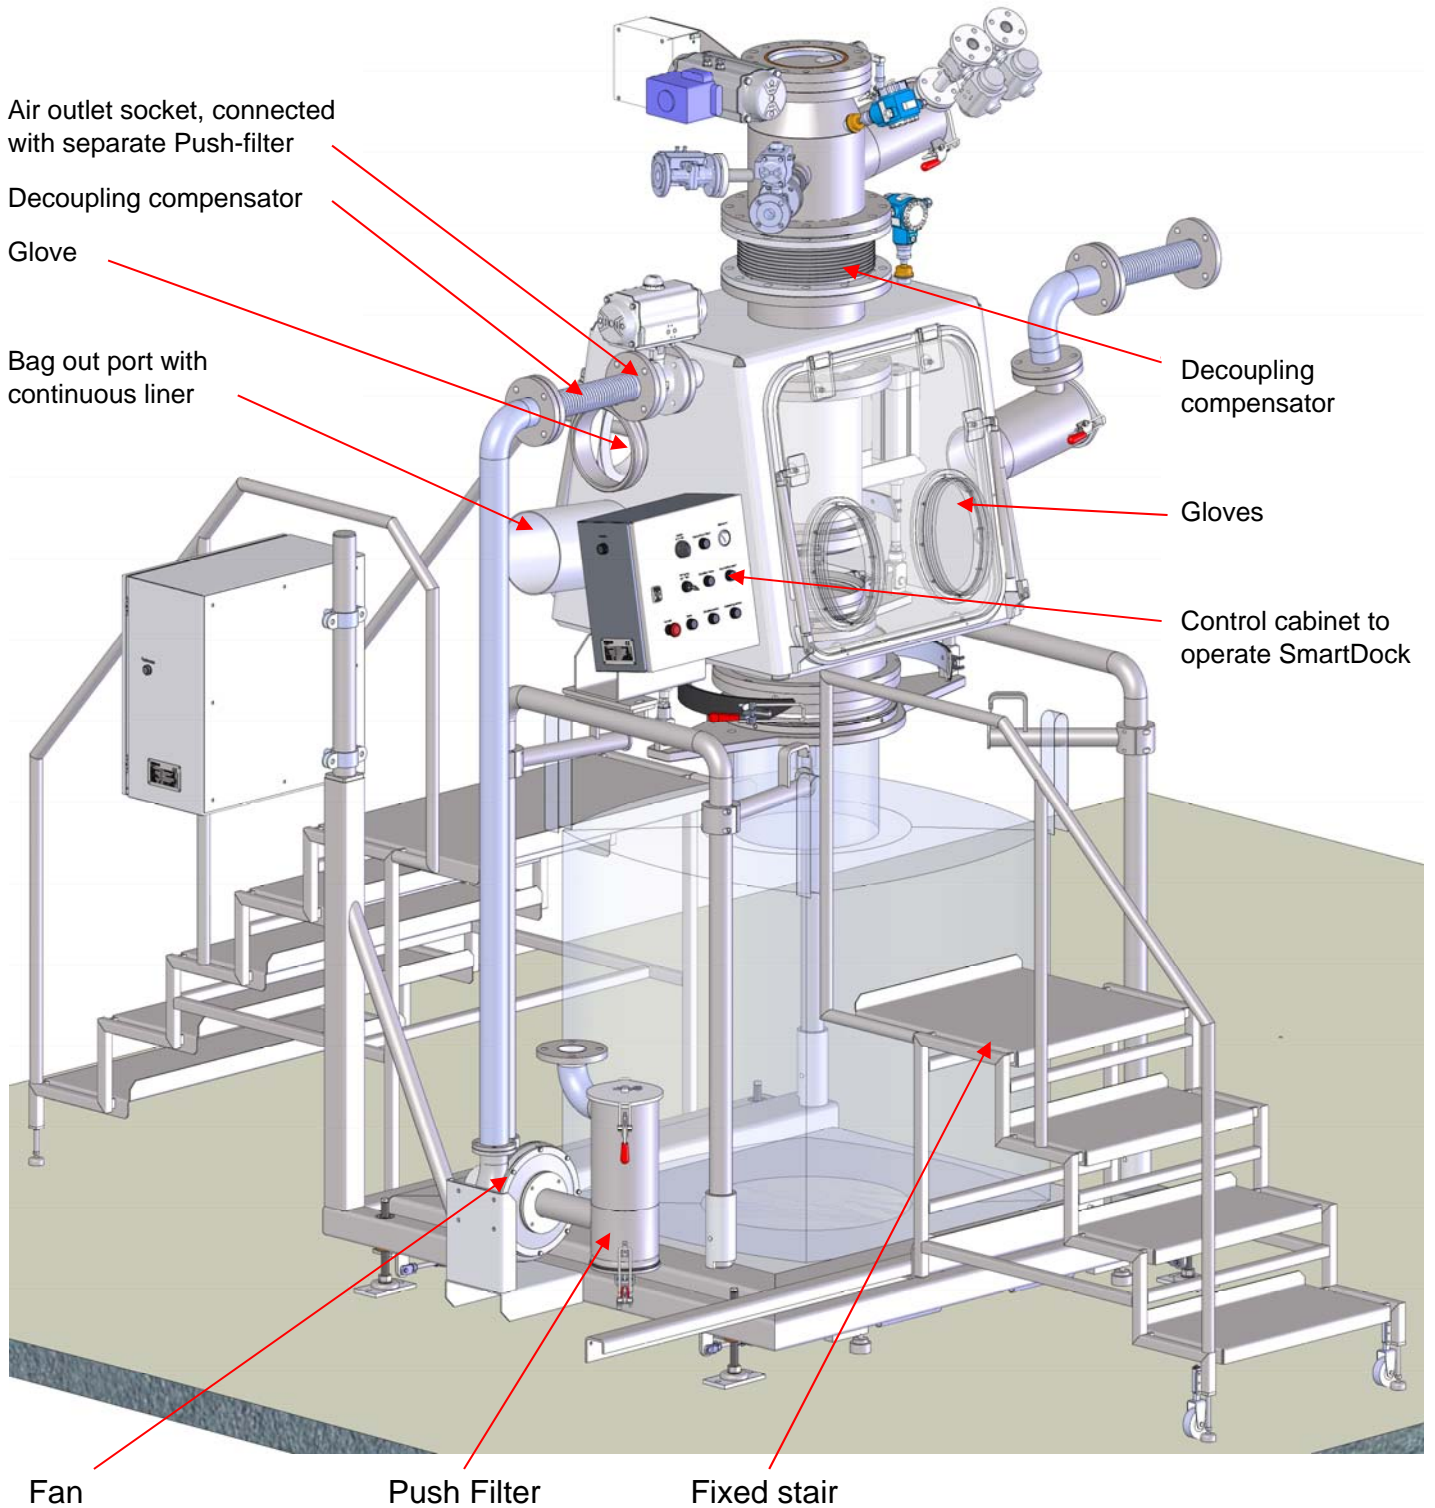

BigBag and drum filling for OEB level 6 system type "SmartDock" (patented)

(View of docking side)

- Containment Docking
- Solids calibration
- Lift-and Tilting devices
- Container-and Drum Blending
- Filling / emptying / dosing

CH-4431 Bennwil
Tel. +41-(0)61-956 91 91
Fax +41-(0)61-956 91 90
info@rubitec.ch
www.rubitec.ch

rubitec ag

BigBag and drum filling for OEB level 6 system type "SmartDock" (patented)

(Operating side of bag out port)

rubitec ag

BigBag and drum filling for OEB level 6 system type "SmartDock" (patented)

(View from back side)

- Containment Docking
- Solids calibration
- Lift-and Tilting devices
- Container-and Drum Blending
- Filling / emptying / dosing