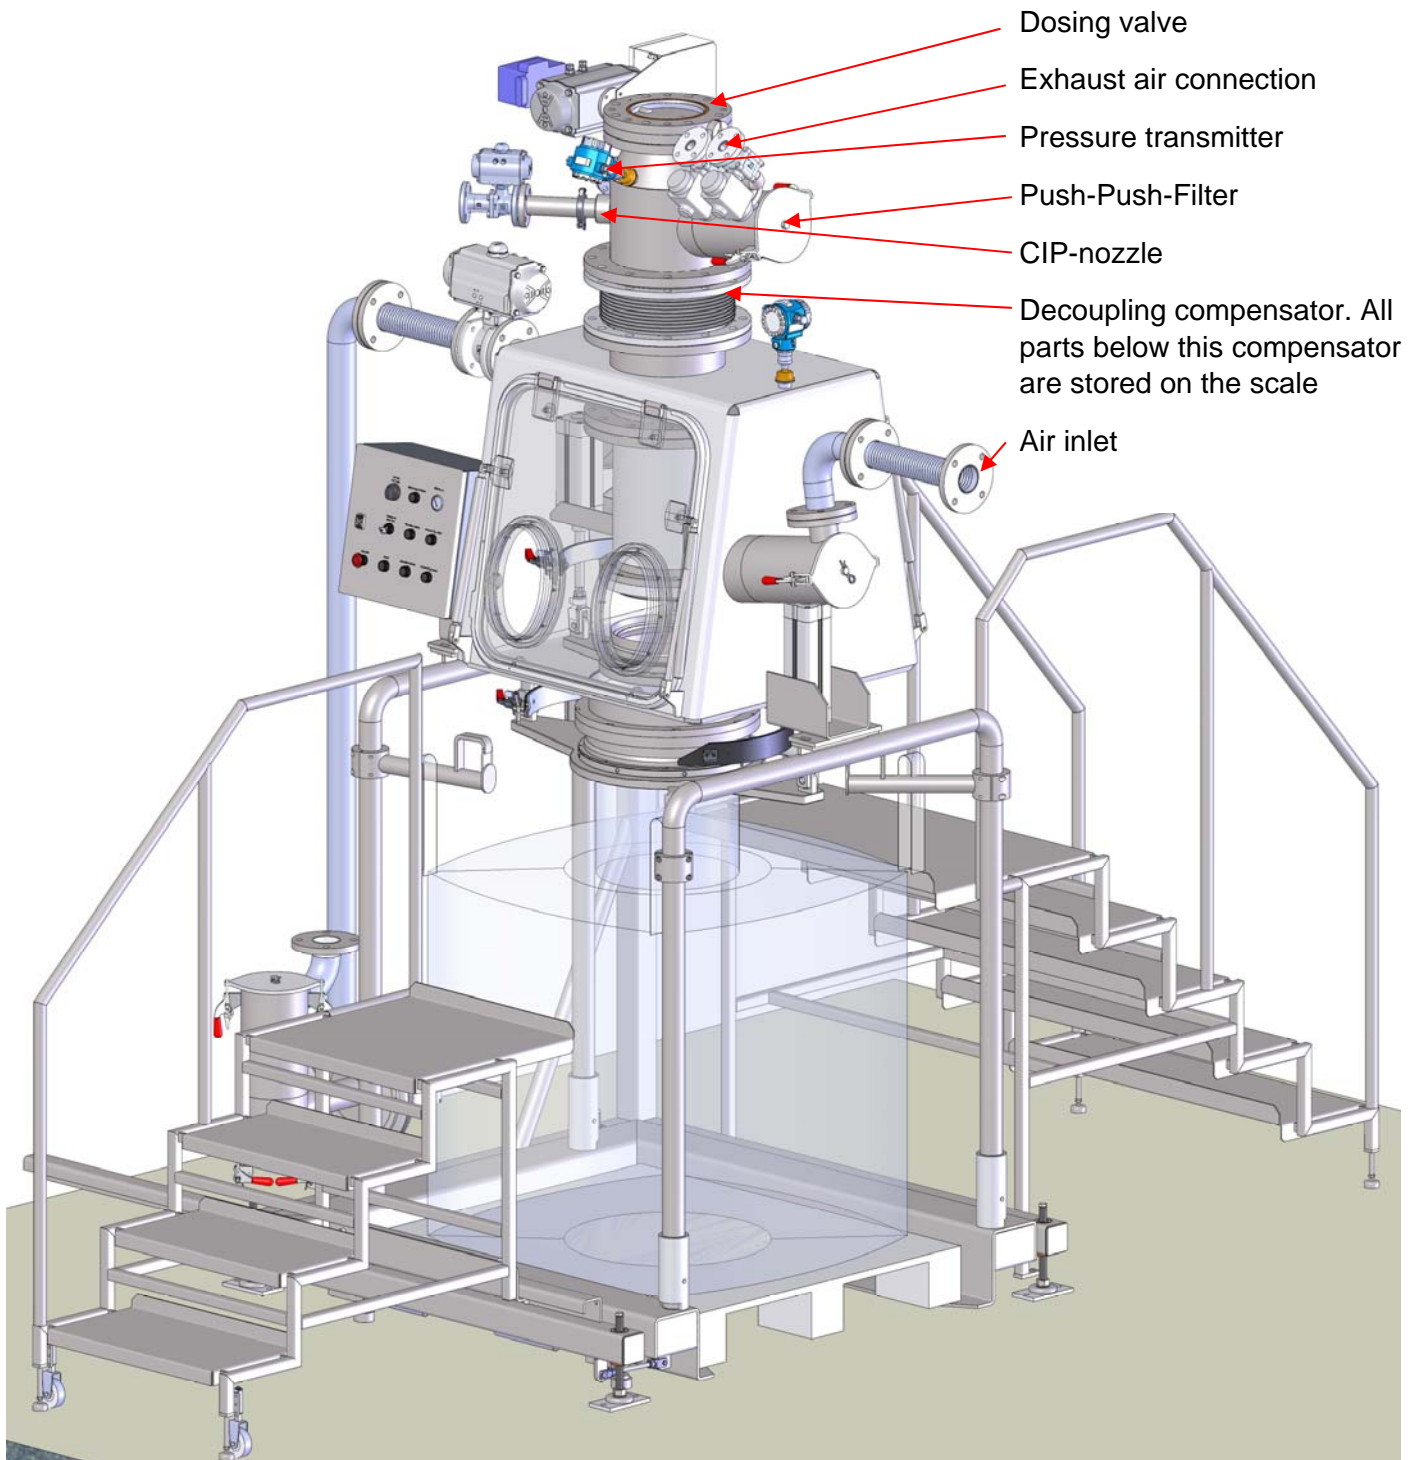

BigBag and drum filling for OEB level 6 system type "SmartDock" (patented)

(View of docking side)

- Containment Docking
- Solids calibration
- Lift-and Tilting devices
- Container-and Drum Blending
- Filling / emptying / dosing

CH-4431 Bennwil
Tel. +41-(0)61-956 91 91
Fax +41-(0)61-956 91 90
info@rubitec.ch
www.rubitec.ch

rubitec ag

BigBag and drum filling for OEB level 6 system type "SmartDock" (patented)

(Operating side of bag out port)

rubitec ag

BigBag and drum filling for OEB level 6 system type "SmartDock" (patented)

(View from back side)

- Containment Docking
- Solids calibration
- Lift-and Tilting devices
- Container-and Drum Blending
- Filling / emptying / dosing