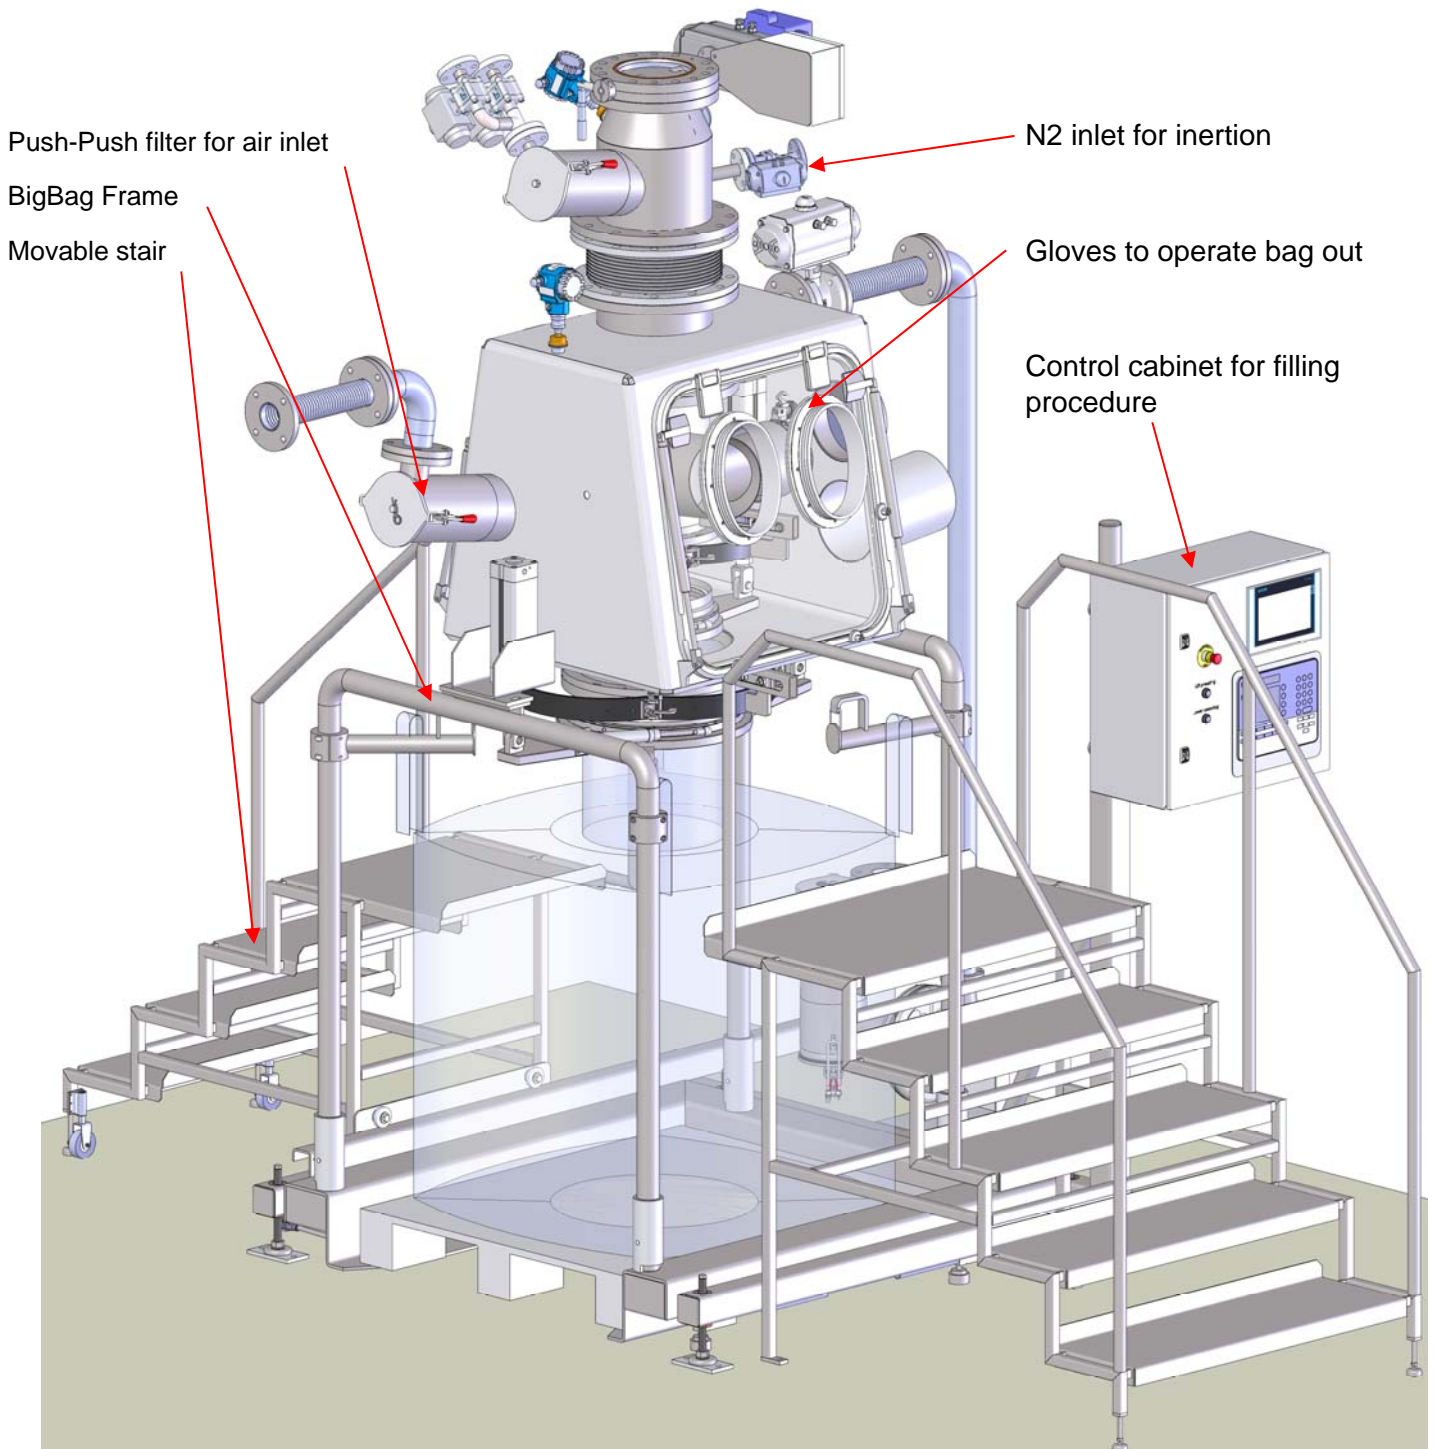

BigBag and drum filling for OEB level 6 system type "SmartDock" (patented)

(View of docking side)

- Containment Docking
- Solids calibration
- Lift-and Tilting devices
- Container-and Drum Blending
- Filling / emptying / dosing

CH-4431 Bennwil
Tel. +41-(0)61-956 91 91
Fax +41-(0)61-956 91 90
info@rubitec.ch
www.rubitec.ch

rubitec ag

BigBag and drum filling for OEB level 6 system type "SmartDock" (patented)

(Operating side of bag out port)

- Containment Docking
- Solids calibration
- Lift-and Tilting devices
- Container-and Drum Blending
- Filling / emptying / dosing

CH-4431 Bennwil
Tel. +41-(0)61-956 91 91
Fax +41-(0)61-956 91 90
info@rubitec.ch
www.rubitec.ch

rubitec ag

BigBag and drum filling for OEB level 6 system type "SmartDock" (patented)

(View from back side)

- Containment Docking
- Solids calibration
- Lift-and Tilting devices
- Container-and Drum Blending
- Filling / emptying / dosing