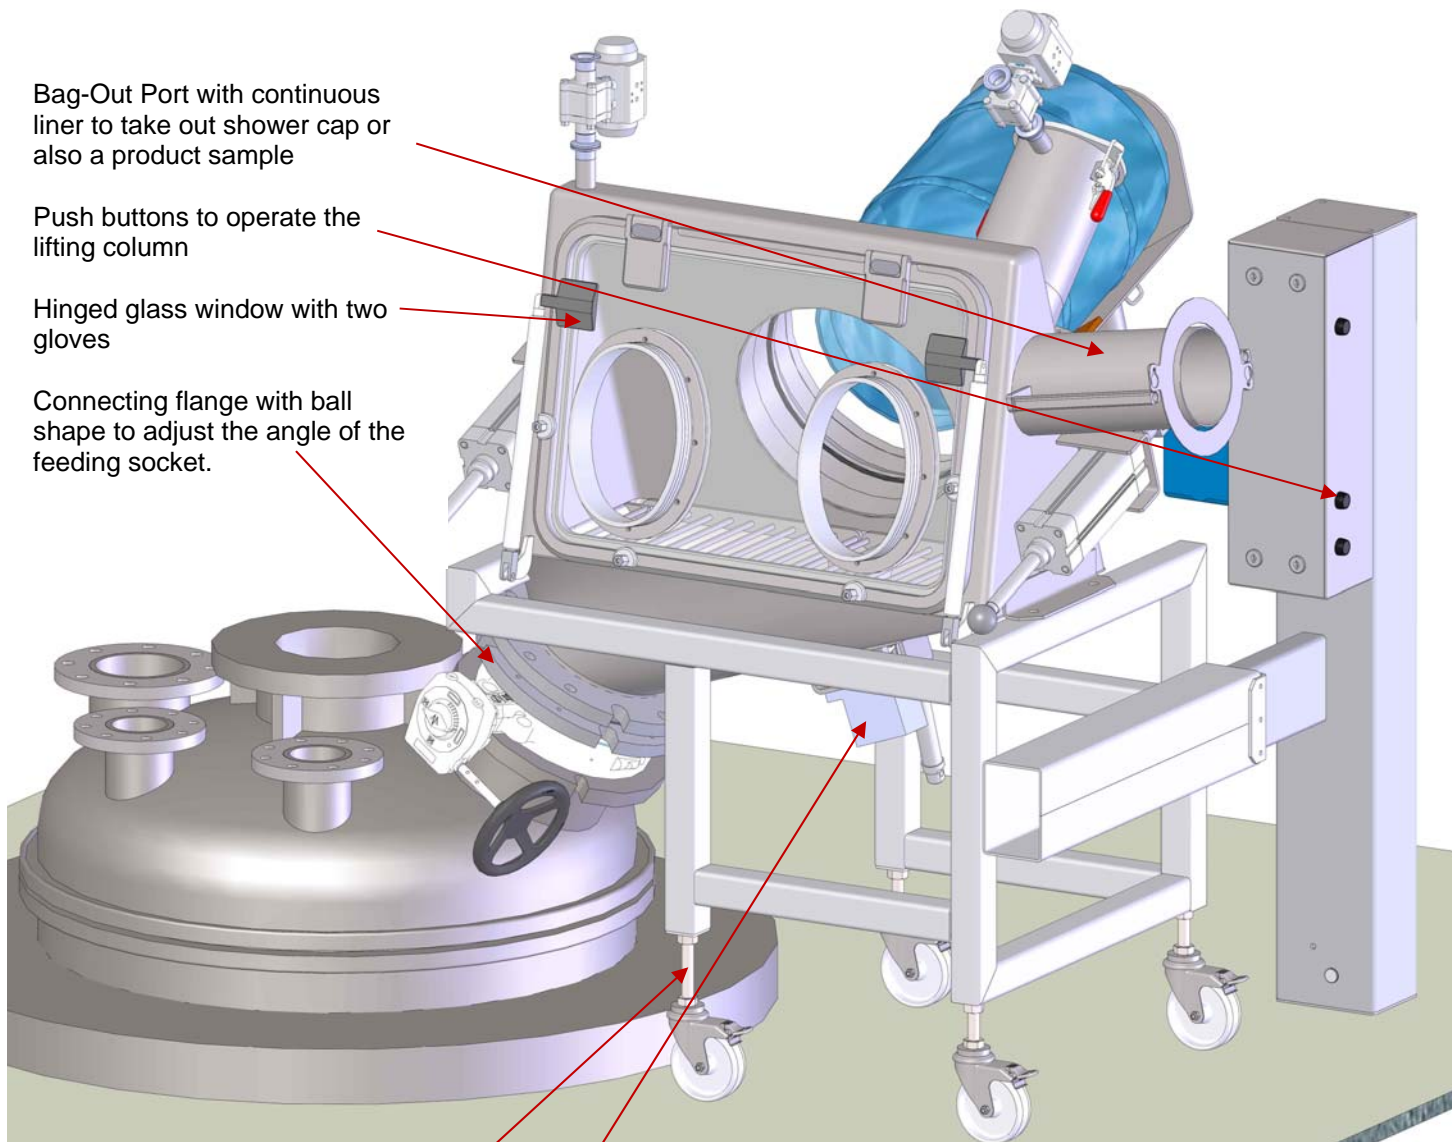

# Contained Drum Unloading Type "SmartDock-Isolator compact"

## Easiest liner docking with the unique, patented docking system "SmartDock-Advanced"

Bag-Out Port with continuous liner to take out shower cap or also a product sample

Push buttons to operate the lifting column

Hinged glass window with two gloves

Connecting flange with ball shape to adjust the angle of the feeding socket.

Height adjustable wheels to connect the system at the feeding socket

Vibrator powered by pressurized air

# Contained Drum Unloading Type "SmartDock-Isolator compact"

Easiest liner docking with the unique, patented docking system "SmartDock-Advanced"

- Containment Docking
- Solids calibration
- Lift-and Tilting devices
- Container-and Drum Blending
- Filling / emptying / dosing