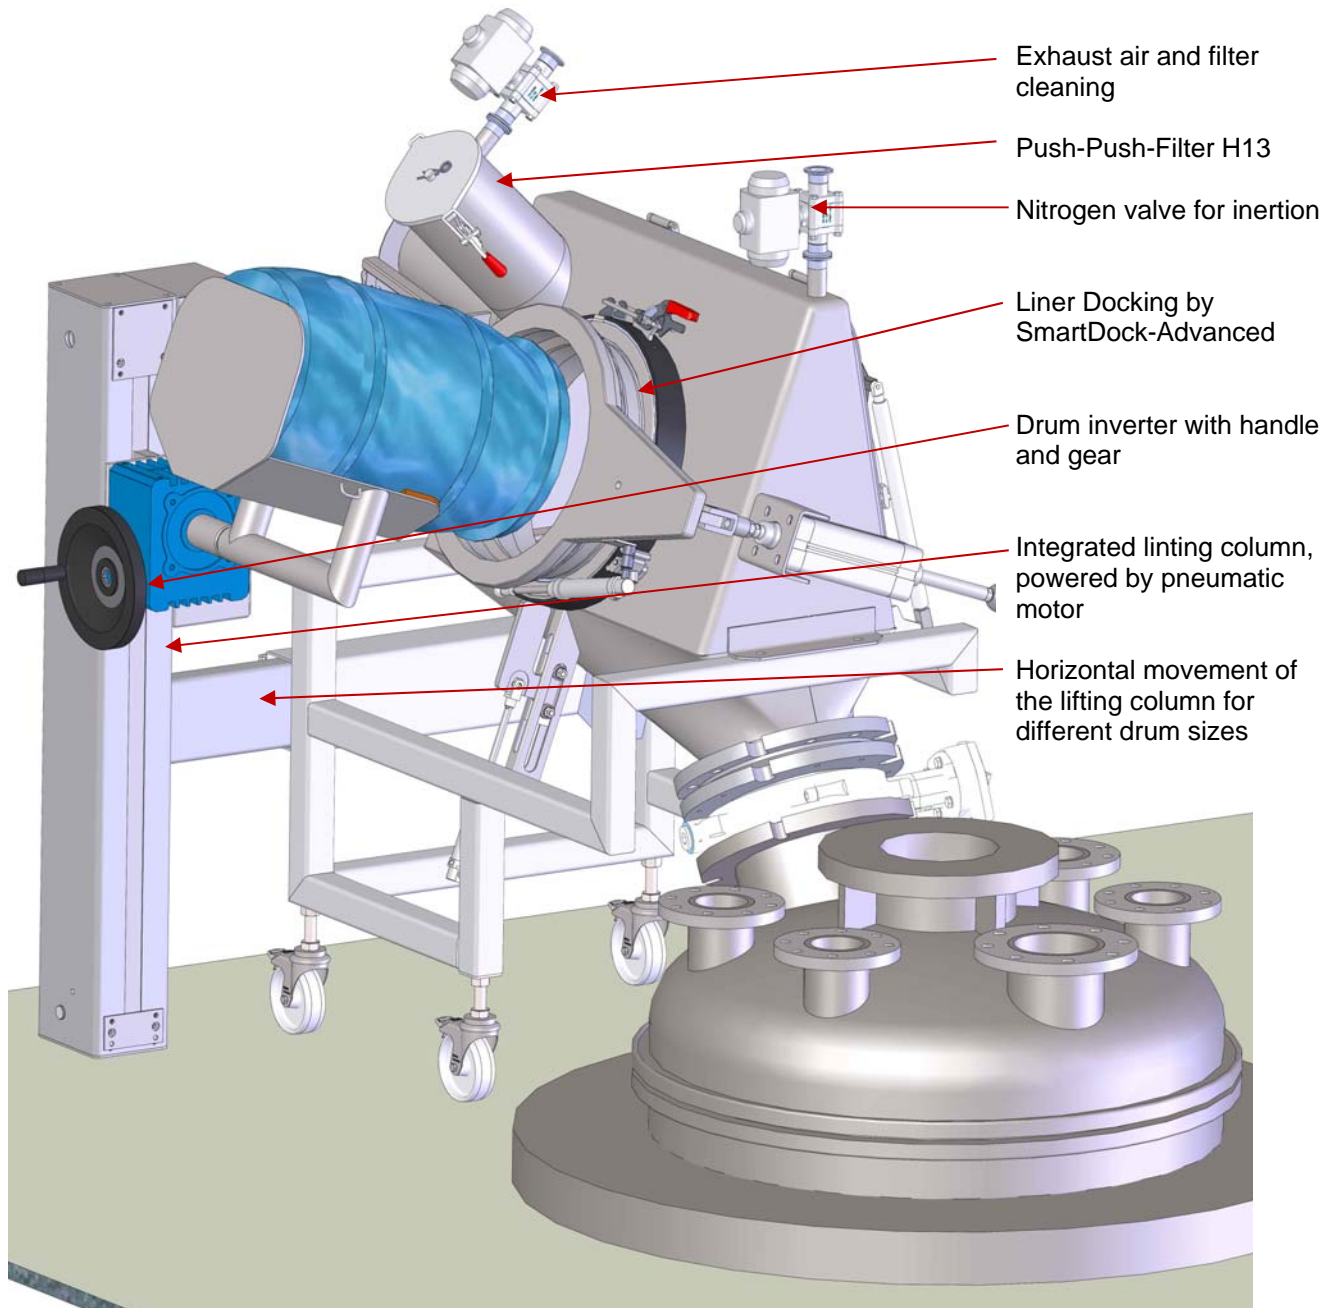

## Easiest liner docking with the unique, patented docking system "SmartDock-Advanced"

Bag-Out Port with continuous liner to take out shower cap or also a product sample

Push buttons to operate the lifting column

Hinged glass window with two gloves

Connecting flange with ball shape to adjust the angle of the feeding socket.

Height adjustable wheels to connect the system at the feeding socket

Vibrator powered by pressurized air

# Contained Drum Unloading Type "SmartDock-Isolator compact"

Easiest liner docking with the unique, patented docking system "SmartDock-Advanced"

- Containment Docking
- Solids calibration
- Lift-and Tilting devices
- Container-and Drum Blending
- Filling / emptying / dosing