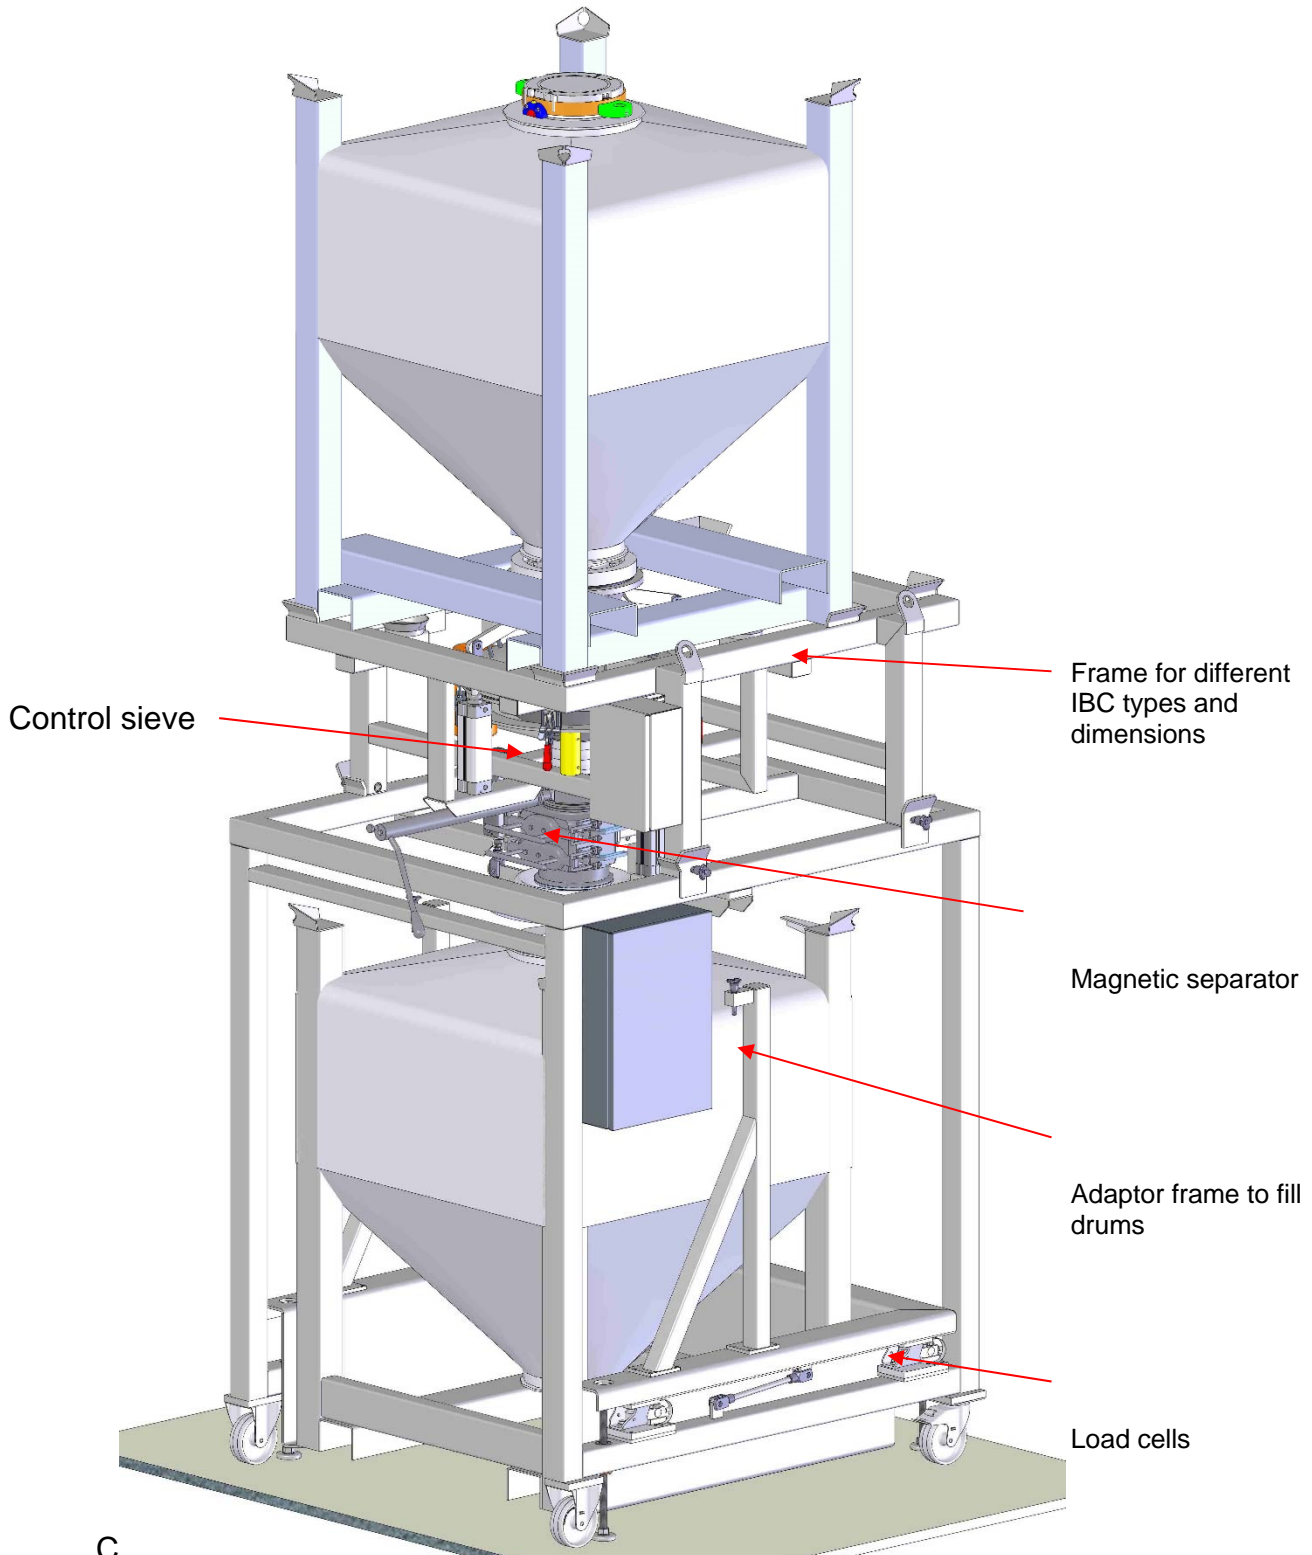

Container Filling / Emptying station

With control sieving

- Containment Docking
- Solids calibration
- Lift-and Tilting devices
- Container-and Drum Blending
- Filling / emptying / dosing

CH-4431 Bennwil
Tel. +41-(0)61-956 91 91
Fax +41-(0)61-956 91 90
info@rubitec.ch
www.rubitec.ch